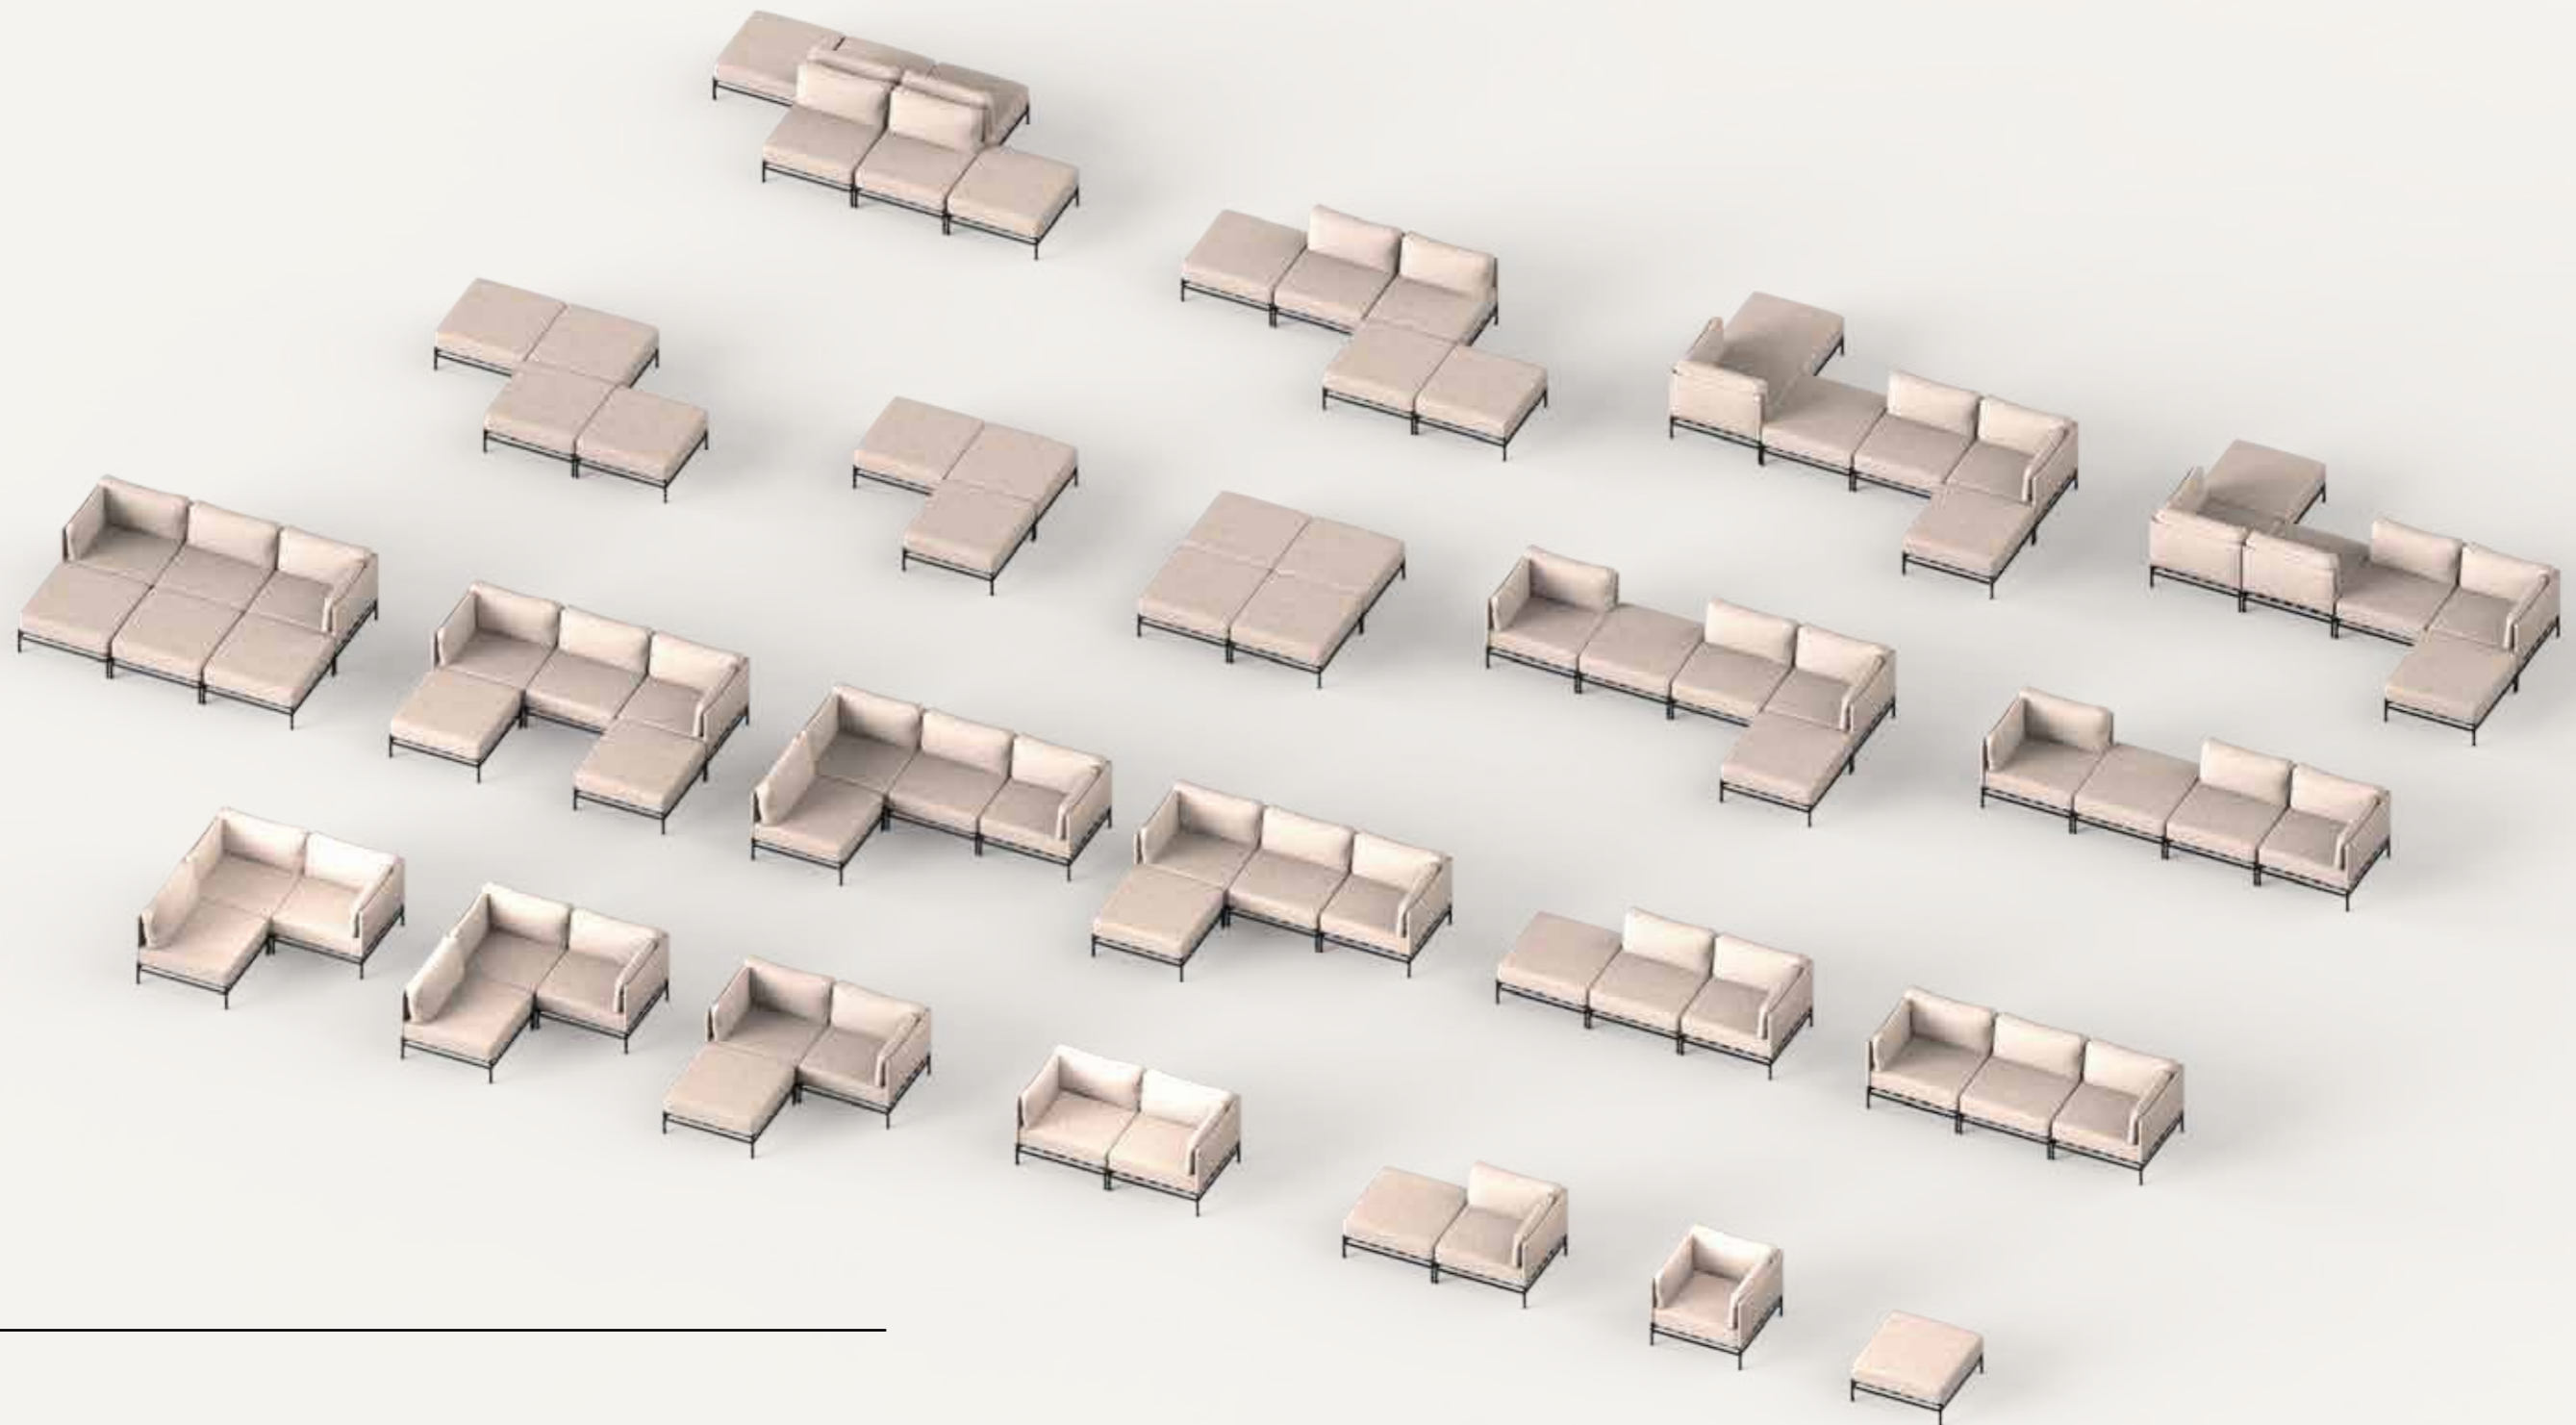

FUNCTIONALITY

As each element is a separate module, they can be set up and arranged freely as well as rearranged. And in the event of damage, a single module can be replaced, not the entire piece of furniture.