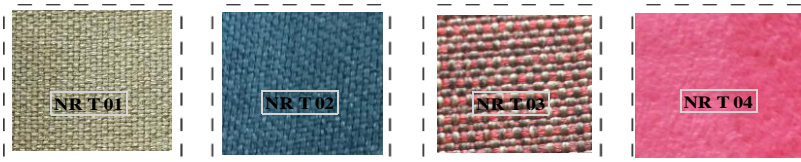

GROUP 1 - 100% POLYESTER , GRAMMAR 356 G/M2

GROUP 2 - EKO LEATHER 100% POLYESTER , GRAMMAR 430 G/M2

GROUP 3 - OVERPRINT

OUTDOOR

** other colours under request*

FLAME RETARDANT FABRIC

** other colours under request*